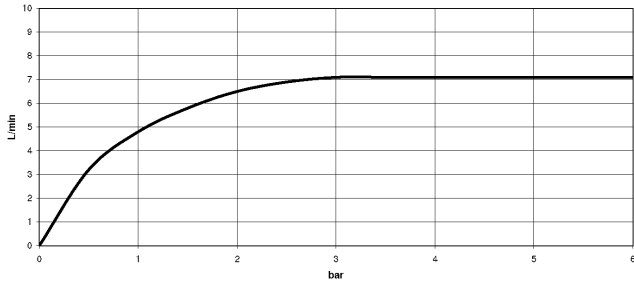

SYMETRICS eSET Touchfree Basin mixer without pop-up waste without temperature setting - Chrome

ST 010 205 4980

SYMETRICS eSET Touchfree Basin mixer without pop-up waste without temperature setting - Chrome

ST 010 205 4080
mm [inches]

Flow rate chart

Certificates

LGA_18592.

WRAS_1904065.

SYMETRICS eSET Touchfree Basin mixer without pop-up waste without temperature setting - Chrome

ST 010 205 4980

Spare parts list

No.	Item Number	Name	Quantity used	Delivery time
1	09 14 10 053 90	seal	1	2
2	09 24 04 135 90	nipple	1	2
3	09 14 10 008 90	seal	2	2
4	90 11 68 004 00-00	spout	1	10
5	90 23 01 029 02-00	aerator	1	10