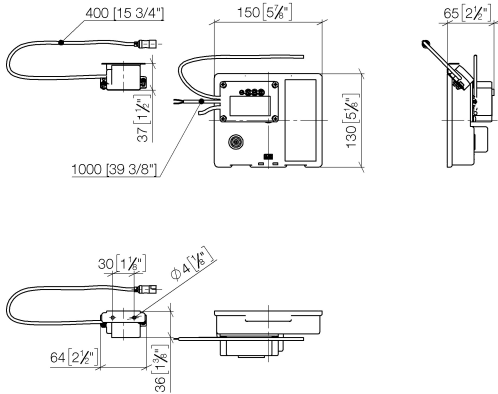

35 743 970 90

- min. recess depth 90 mm
- max. recess depth 125 mm

Recommended miscellaneous

Extension for Touchfree 500 mm - 12 765 970 90

SYMETRICS eSET Touchfree Basin mixer without pop-up waste without temperature setting - Chrome

ST 010 205 4080
mm [inches]

Certificates

LGA_29120.	WRAS_1906116.	IAPMO_EGS.	CE000001_eSet_Tou chfree_20171206_D E_signed.	CE000002_eSet_Tou chfree_20171206_E N_signed.
LGA_29119.				

SYMETRICS eSET Touchfree Basin mixer without pop-up waste without temperature setting - Chrome

SYMETRICS eSET Touchfree Basin mixer without pop-up waste without temperature setting - Chrome

ST 010 205 4980

- 185mm projection
- fixed spout
- circular, air-enriched flow
- hole diameter 37 mm
- rosette 60 x 60 mm
- 1/2" connection
- plug-link mounting
- max. flow 7 l/min
- lead-free
- WRAS 1904065

No.	Item Number	Name	Quantity used	Delivery time
1	09 14 10 053 90	seal	1	2
2	09 24 04 135 90	nipple	1	2
3	09 14 10 008 90	seal	2	2
4	90 11 68 004 00-00	spout	1	10
5	90 23 01 029 02-00	aerator	1	10