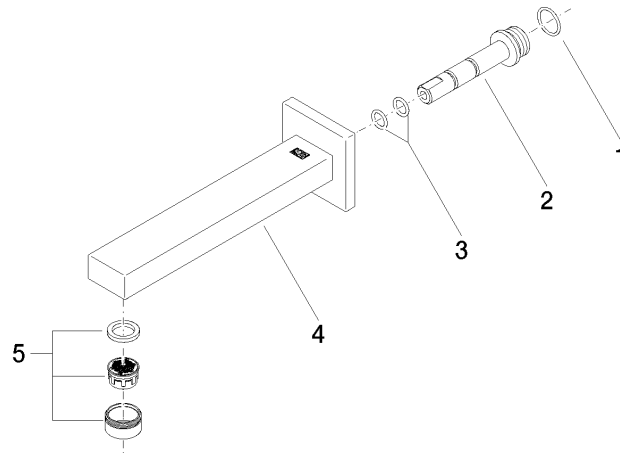

SYMETRICS eSET Touchfree Basin mixer without pop-up waste without temperature setting - Chrome

ST 010 205 4980

- 185mm projection
- fixed spout
- circular, air-enriched flow
- hole diameter 37 mm
- rosette 60 x 60 mm
- 1/2" connection
- plug-link mounting
- max. flow 7 l/min
- lead-free
- WRAS 1904065

SYMETRICS eSET Touchfree Basin mixer without pop-up waste without temperature setting - Chrome

ST 010 205 4980

SYMETRICS eSET Touchfree Basin mixer without pop-up waste without temperature setting - Chrome

ST 010 205 4080
mm [inches]

Flow rate chart

Certificates

LGA_18592.

WRAS_1904065.

SYMETRICS eSET Touchfree Basin mixer without pop-up waste without temperature setting - Chrome

ST 010 205 4980

Spare parts list

No.	Item Number	Name	Quantity used	Delivery time
1	09 14 10 053 90	seal	1	2
2	09 24 04 135 90	nipple	1	2
3	09 14 10 008 90	seal	2	2
4	90 11 68 004 00-00	spout	1	10
5	90 23 01 029 02-00	aerator	1	10