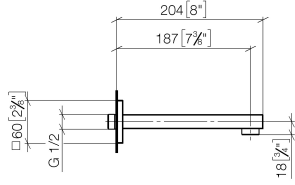

SYMETRICS eSET Touchfree Basin mixer without pop-up waste without temperature setting - Chrome

ST 010 205 4980

- 185mm projection
- fixed spout
- circular, air-enriched flow
- hole diameter 37 mm
- rosette 60 x 60 mm
- 1/2" connection
- plug-link mounting
- max. flow 7 l/min
- lead-free
- WRAS 1904065

For Touchfree control please order eSet Touchfree
WITH or WITHOUT temperature adjustment

Recommended miscellaneous

Concealed wall elbow -

35 085 970 90

- max. recess depth 163 mm
- min. recess depth 90 mm

ST 010 205 4080
mm [inches]

Flow rate chart

Certificates

LGA_18592.

WRAS_1904065.

SYMETRICS eSET Touchfree Basin mixer without pop-up waste without temperature setting - Chrome

ST 010 205 4980

Spare parts list

No.	Item Number	Name	Quantity used	Delivery time
1	09 14 10 053 90	seal	1	2
2	09 24 04 135 90	nipple	1	2
3	09 14 10 008 90	seal	2	2
4	90 11 68 004 00-00	spout	1	10
5	90 23 01 029 02-00	aerator	1	10