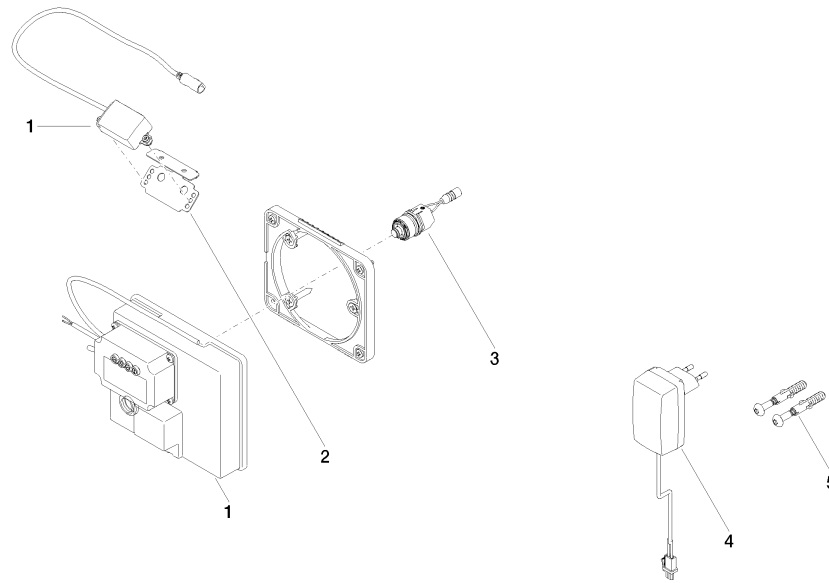

SYMETRICS eSET Touchfree Basin mixer without pop-up waste without temperature setting - Chrome

ST 010 205 4980

Spare parts list

No.	Item Number	Name	Quantity used	Delivery time
1	90 10 01 177 00 90	electronic accessories	1	2
2	90 17 20 199 00 90	holder	1	2
3	04 30 50 079 00 90	valve	1	2
4	04 10 01 050 00 90	power supply	1	60
5	04 30 31 024 01 90	fixing set	1	2